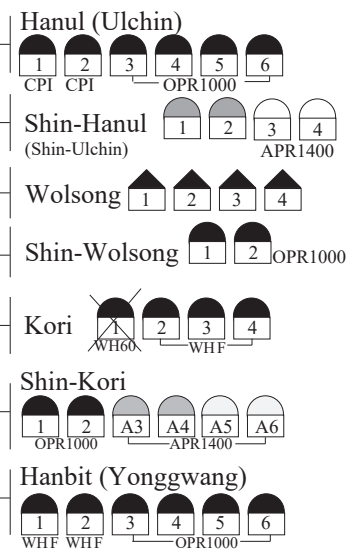

# Nuclear Power Plants in East Asia (as of Jan. 2017)

Based on Japan Atomic Industrial Forum, Inc. Report (ISSN 0915-0692)

## China

**Type of Reactor**

	No.					
PWR		AP/EPR/ABWR	BWR	ABWR	CANDU	Others

**Status**

	Operable
	Under Construction
	Planned
	Permanently shut down

## South Korea

## Taiwan