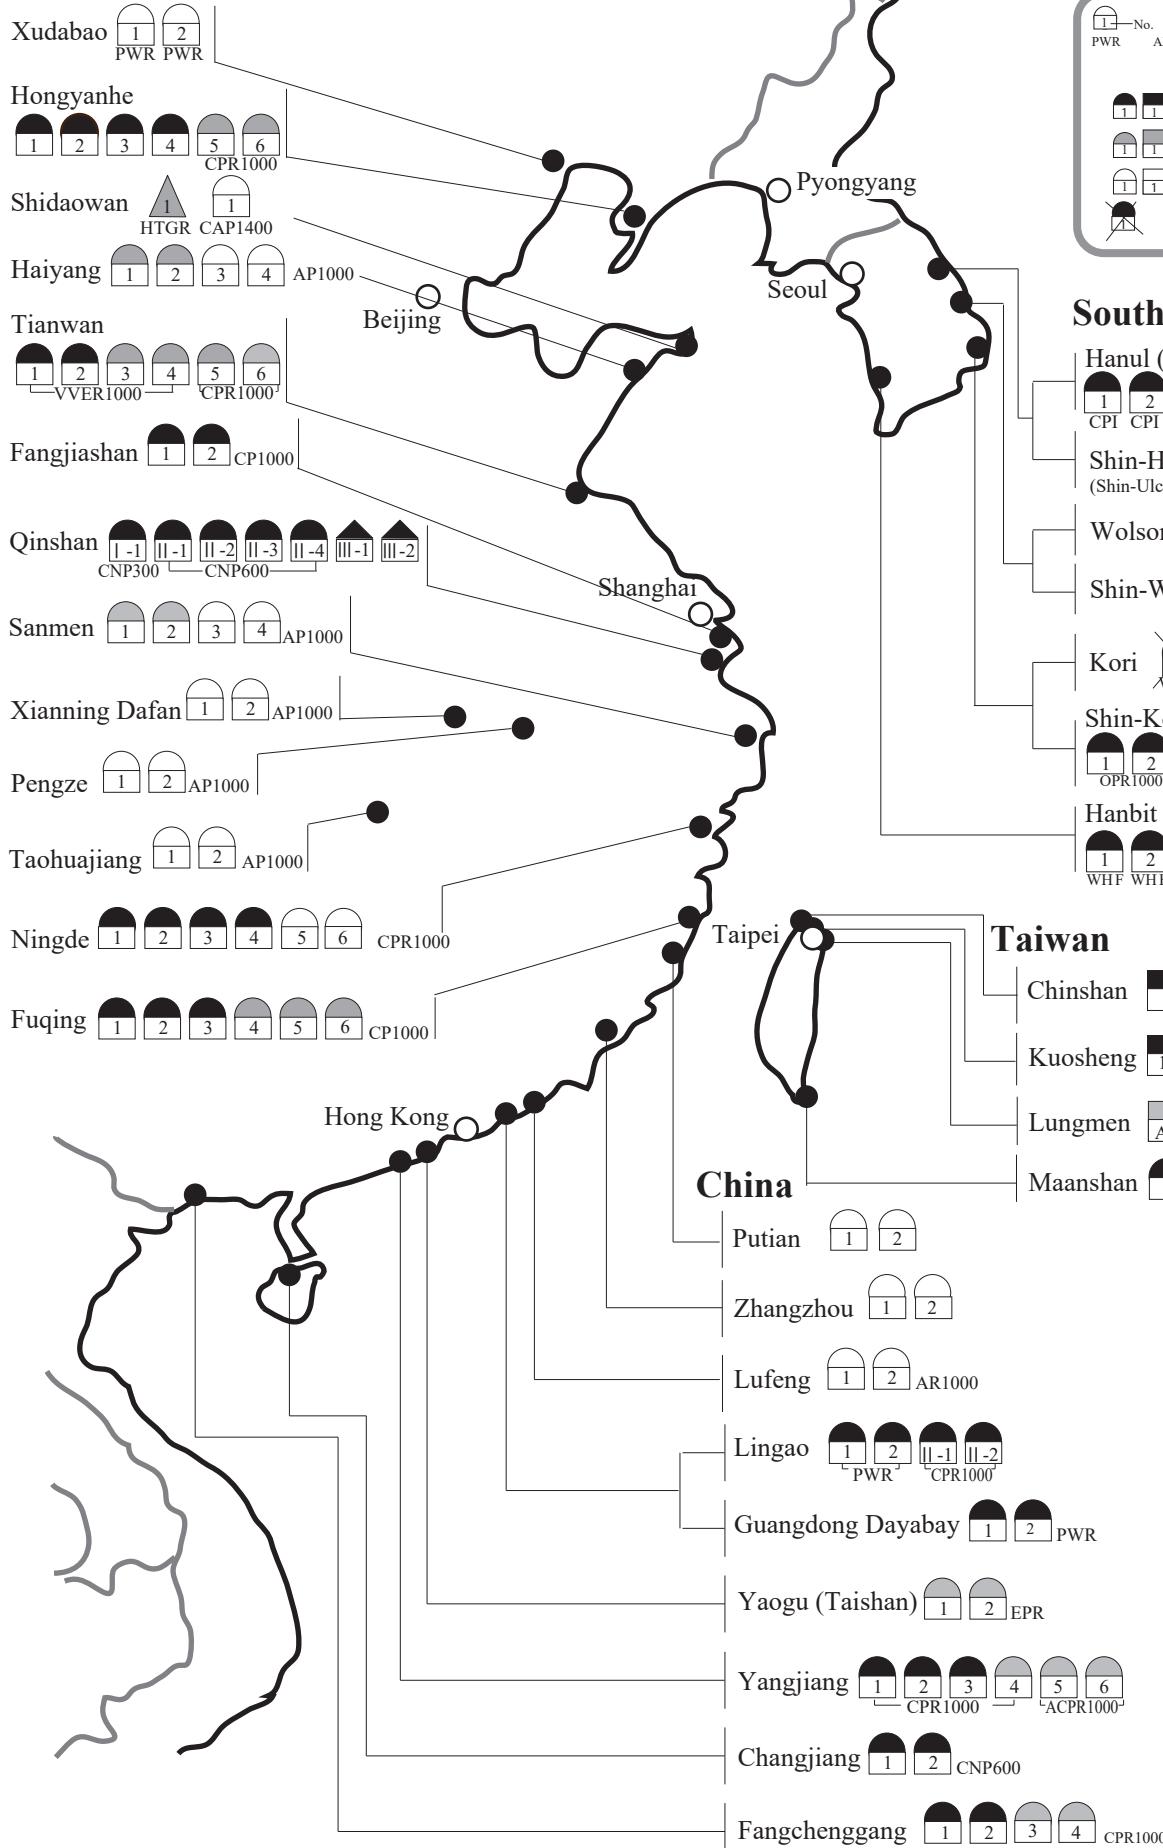

# Nuclear Power Plants in East Asia (as of Jan. 2017)

Based on Japan Atomic Industrial Forum, Inc. Report (ISSN 0915-0692)

## China

**Type of Reactor**

	No.					
PWR		AP/EPR/ABWR	BWR	ABWR	CANDU	Others

**Status**

	Operable
	Under Construction
	Planned
	Permanently shut down

## South Korea

## Taiwan